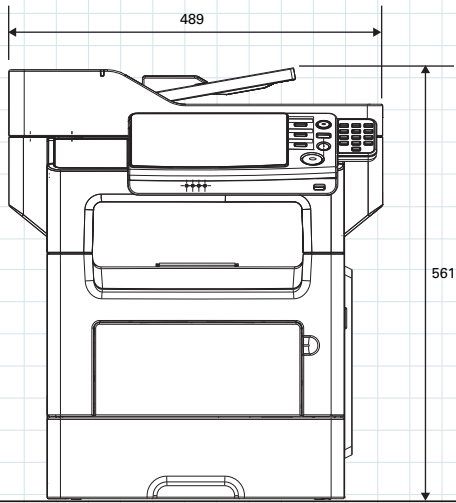

Front View
bizhub 4750/4050