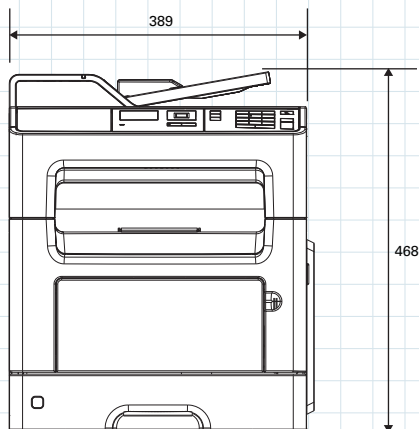

Paper Feeder Unit PF-P12 (Optional)

Support Paper Type (Weight)	60 to 120 g/m ²
Support Paper Size	Legal, Letter, A4, B5, A5 Custom: 105 × 148 mm to 216 × 356 mm
Paper Capacity (75 g/m ²)	550 sheets
Power Requirements	Supplied from the MFP main body
Dimensions [W] × [D] × [H]	389 × 382 × 109 mm (15-1/4" × 15" × 4-1/4")
Unit Configuration	Paper tray, 1 level
Weight	Approx. 4.7 kg (9-1/4 lb)

bizhub 4020 + 3 × PF-P12

Front View
bizhub 4750/4050

Side View
bizhub 4750/4050

Front View
bizhub 4020

Side View
bizhub 4020

Front View
bizhub 3320

Side View
bizhub 3320