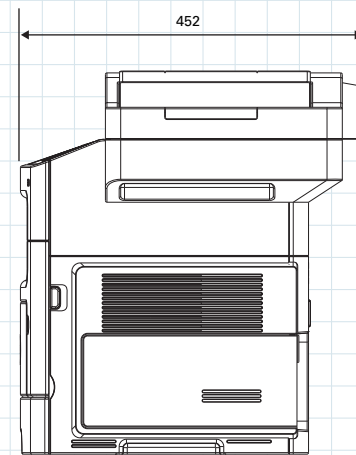

Specifications

bizhub 4750/4050 General Specifications

		bizhub 4750	bizhub 4050	
Type	Desktop Printer / Copier / Scanner			
Copy Resolution	Scan	Main: 600 dpi × Sub: 600 dpi		
	Print	Main: 600 dpi × Sub: 600 dpi		
Gradation	256			
Memory Capacity (Std./Max.)	2 GB / 2 GB			
HDD	320 GB			
Original Type	Sheets, Books, Objects			
Max. Original Size	A4 or Legal (8-1/2" × 14")			
Output Size	Legal, Letter, A4 to A6, Custom: 76.2 × 127 mm to 216 × 356 mm			
Image Loss	Copy	Max. 4.0 mm ±2 mm for top / bottom / right / left edges		
	Print	Max. 4.2 mm ±2 mm or less for top / bottom / right / left edges		
Warm-Up Time*1	77 sec. or less			
First Copy Out Time*2	8.5 sec. or less			
Copy Speed (A4)		47 ppm	40 ppm	
	Copy Magnification	1: 1.000		
Paper Capacity (75 g/m ²)	Tray 1	550 sheets (up to Legal)		
	Multiple Bypass Tray	100 sheets (up to Legal)		
	Max. Paper Capacity (75 g/m ²)	2,300 sheets		
	Paper Weight	Tray 1	60 to 120 g/m ²	
		Multiple Bypass Tray	60 to 163 g/m ²	
	Multiple Copy	1 to 999 sheets		
Auto Duplex	Type	Non-Stack		
	Paper Size	Legal, Letter, A4		
	Paper Weight	60 to 90 g/m ²		
Power Requirements	AC220 to 240 V 4.2 A (50 to 60 Hz)			
Max. Power Consumption	972 W or less	926 W or less		
Dimensions [W] × [D] × [H]	489 × 482 × 561 mm (19-1/4" × 19" × 22")			
Weight	Approx. 24 kg (52 lb)			
Space Requirements*3 [W] × [D]	669 × 886.8 mm (26-1/4" × 35")			

bizhub 4020 + 3 × PF-P12

Front View
bizhub 4750/4050

Side View
bizhub 4750/4050

Front View
bizhub 4020

Side View
bizhub 4020

Front View
bizhub 3320

Side View
bizhub 3320