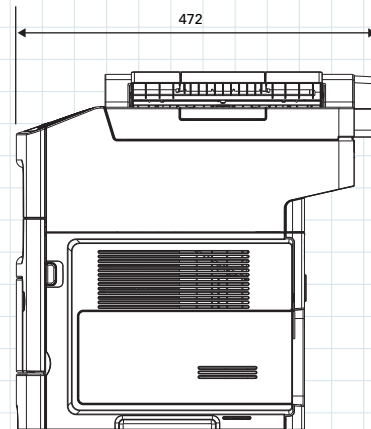

bizhub 4750 + PF-P11 + PF-P12

Specifications

bizhub 4020/3320 General Specifications

		bizhub 4020	bizhub 3320
Type		Desktop Printer / Copier / Scanner	
Copy Resolution	Scan	Main: 600 dpi × Sub: 600 dpi	
	Print	Main: 600 dpi × Sub: 600 dpi	
Gradation		256	
Memory Capacity (Std./Max.)		512 MB / 2.5 GB	256 MB / 256 MB
HDD		160 GB (Opt.)	—
Original Type		Sheets, Books, Objects	
Max. Original Size		A4 or Legal (8-1/2" × 14")	
Output Size		Legal, Letter, A4 to A6 Custom: 76.2 × 127 mm to 216 × 356 mm	
Image Loss	Copy	Max. 4.0 mm ±0.2 mm or less for top/bottom/right/left edges	
	Print	Max. 4.0 mm ±0.2 mm or less for top/bottom/right/left edges	
Warm-Up Time*1		95 sec. or less	76 sec. or less
First Copy Out Time*2		6.5 sec. or less	
Copy Speed (A4)		40 ppm	33 ppm
Copy Magnification	Fixed Same Magnification	1: 1.000 ±0.5% or less	
	Scaling Up	1: 1.15 / 1.22 / 1.41	
	Scaling Down	1: 0.87 / 0.82 / 0.70	
	Preset	3 types	
	Zoom	25 to 400% (in 1% increments)	
Paper Capacity (75 g/m ²)	Tray 1	250 sheets (up to Legal)	
	Multiple Bypass Tray	100 sheets (up to Legal)	50 sheets (up to Legal)
Max. Paper Capacity (75 g/m ²)		2,000 sheets	
Paper Weight	Tray 1	60 to 120 g/m ²	
	Multiple Bypass Tray	60 to 163 g/m ²	
Multiple Copy		1 to 999 sheets	
Auto Duplex	Type	Non-Stack	
	Paper Size	Legal, Letter, A4	
	Paper Weight	60 to 90 g/m ²	
Power Requirements		AC220 to 240 V 4.0 A (50 to 60 Hz)	
Dimensions [W] × [D] × [H]		489 × 452 × 502 mm (19-1/4" × 17-3/4" × 19-3/4")	389 × 472 × 468 mm (15-1/4" × 18-1/2" × 18-1/2")
Weight		Approx. 21.8 kg (48 lb)	
Space Requirements*3 [W] × [D]		664 × 856.8 mm (26-1/4" × 33-3/4")	564 × 876.8 mm (22-1/4" × 34-1/2")

bizhub 4020 + 3 × PF-P12

Front View
bizhub 4750/4050

Side View
bizhub 4750/4050

Front View
bizhub 4020

Side View
bizhub 4020

Front View
bizhub 3320

Side View
bizhub 3320