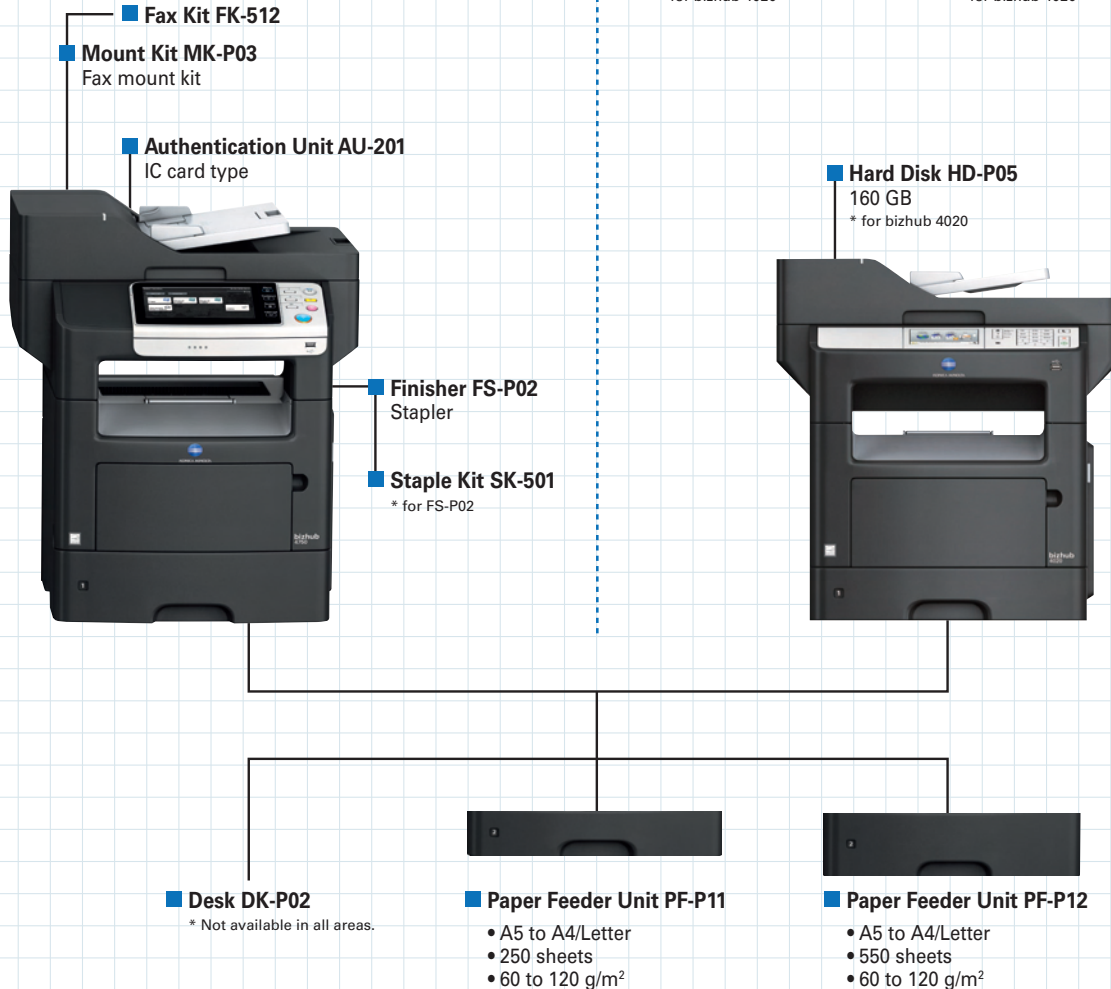

Specifications

bizhub 4750/4050 General Specifications

		bizhub 4750	bizhub 4050	
Type	Desktop Printer / Copier / Scanner			
Copy Resolution	Scan	Main: 600 dpi × Sub: 600 dpi		
	Print	Main: 600 dpi × Sub: 600 dpi		
Gradation	256			
Memory Capacity (Std./Max.)	2 GB / 2 GB			
HDD	320 GB			
Original Type	Sheets, Books, Objects			
Max. Original Size	A4 or Legal (8-1/2" × 14")			
Output Size	Legal, Letter, A4 to A6, Custom: 76.2 × 127 mm to 216 × 356 mm			
Image Loss	Copy	Max. 4.0 mm ±2 mm for top / bottom / right / left edges		
	Print	Max. 4.2 mm ±2 mm or less for top / bottom / right / left edges		
Warm-Up Time*1	77 sec. or less			
First Copy Out Time*2	8.5 sec. or less			
Copy Speed (A4)		47 ppm	40 ppm	
	Copy Magnification	1: 1.000		
Paper Capacity (75 g/m ²)	Tray 1	550 sheets (up to Legal)		
	Multiple Bypass Tray	100 sheets (up to Legal)		
	Max. Paper Capacity (75 g/m ²)	2,300 sheets		
	Paper Weight	Tray 1	60 to 120 g/m ²	
		Multiple Bypass Tray	60 to 163 g/m ²	
	Multiple Copy	1 to 999 sheets		
Auto Duplex	Type	Non-Stack		
	Paper Size	Legal, Letter, A4		
	Paper Weight	60 to 90 g/m ²		
Power Requirements	AC220 to 240 V 4.2 A (50 to 60 Hz)			
Max. Power Consumption	972 W or less	926 W or less		
Dimensions [W] × [D] × [H]	489 × 482 × 561 mm (19-1/4" × 19" × 22")			
Weight	Approx. 24 kg (52 lb)			
Space Requirements*3 [W] × [D]	669 × 886.8 mm (26-1/4" × 35")			