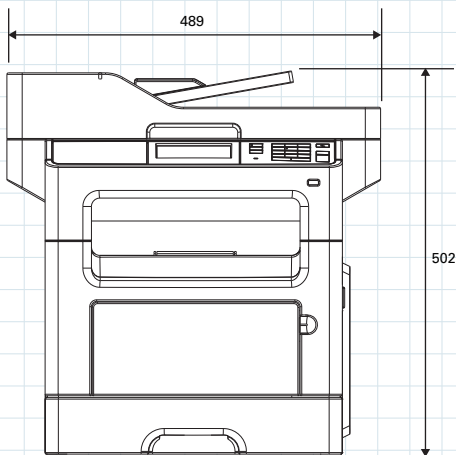

Specifications

bizhub 4750/4050 General Specifications

		bizhub 4750	bizhub 4050	
Type	Desktop Printer / Copier / Scanner			
Copy Resolution	Scan	Main: 600 dpi × Sub: 600 dpi		
	Print	Main: 600 dpi × Sub: 600 dpi		
Gradation	256			
Memory Capacity (Std./Max.)	2 GB / 2 GB			
HDD	320 GB			
Original Type	Sheets, Books, Objects			
Max. Original Size	A4 or Legal (8-1/2" × 14")			
Output Size	Legal, Letter, A4 to A6, Custom: 76.2 × 127 mm to 216 × 356 mm			
Image Loss	Copy	Max. 4.0 mm ±2 mm for top / bottom / right / left edges		
	Print	Max. 4.2 mm ±2 mm or less for top / bottom / right / left edges		
Warm-Up Time*1	77 sec. or less			
First Copy Out Time*2	8.5 sec. or less			
Copy Speed (A4)		47 ppm	40 ppm	
	Copy Magnification	1: 1.000		
Paper Capacity (75 g/m ²)	Tray 1	550 sheets (up to Legal)		
	Multiple Bypass Tray	100 sheets (up to Legal)		
	Max. Paper Capacity (75 g/m ²)	2,300 sheets		
	Paper Weight	Tray 1	60 to 120 g/m ²	
		Multiple Bypass Tray	60 to 163 g/m ²	
	Multiple Copy	1 to 999 sheets		
Auto Duplex	Type	Non-Stack		
	Paper Size	Legal, Letter, A4		
	Paper Weight	60 to 90 g/m ²		
Power Requirements	AC220 to 240 V 4.2 A (50 to 60 Hz)			
Max. Power Consumption	972 W or less	926 W or less		
Dimensions [W] × [D] × [H]	489 × 482 × 561 mm (19-1/4" × 19" × 22")			
Weight	Approx. 24 kg (52 lb)			
Space Requirements*3 [W] × [D]	669 × 886.8 mm (26-1/4" × 35")			

Paper Feeder Unit PF-P12 (Optional)

Support Paper Type (Weight)	60 to 120 g/m ²
Support Paper Size	Legal, Letter, A4, B5, A5 Custom: 105 × 148 mm to 216 × 356 mm
Paper Capacity (75 g/m ²)	550 sheets
Power Requirements	Supplied from the MFP main body
Dimensions [W] × [D] × [H]	389 × 382 × 109 mm (15-1/4" × 15" × 4-1/4")
Unit Configuration	Paper tray, 1 level
Weight	Approx. 4.7 kg (9-1/4 lb)

bizhub 4020 + 3 × PF-P12

Front View
bizhub 4750/4050

Side View
bizhub 4750/4050

Front View
bizhub 4020

Side View
bizhub 4020

Front View
bizhub 3320

Side View
bizhub 3320