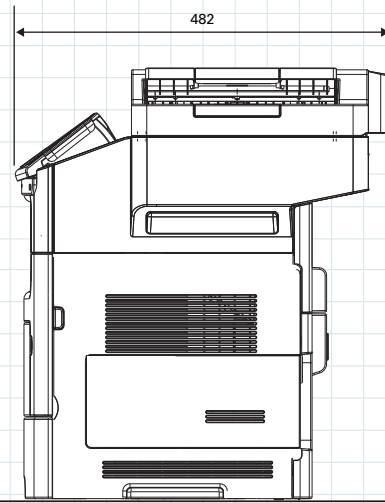

Side View
bizhub 4750/4050